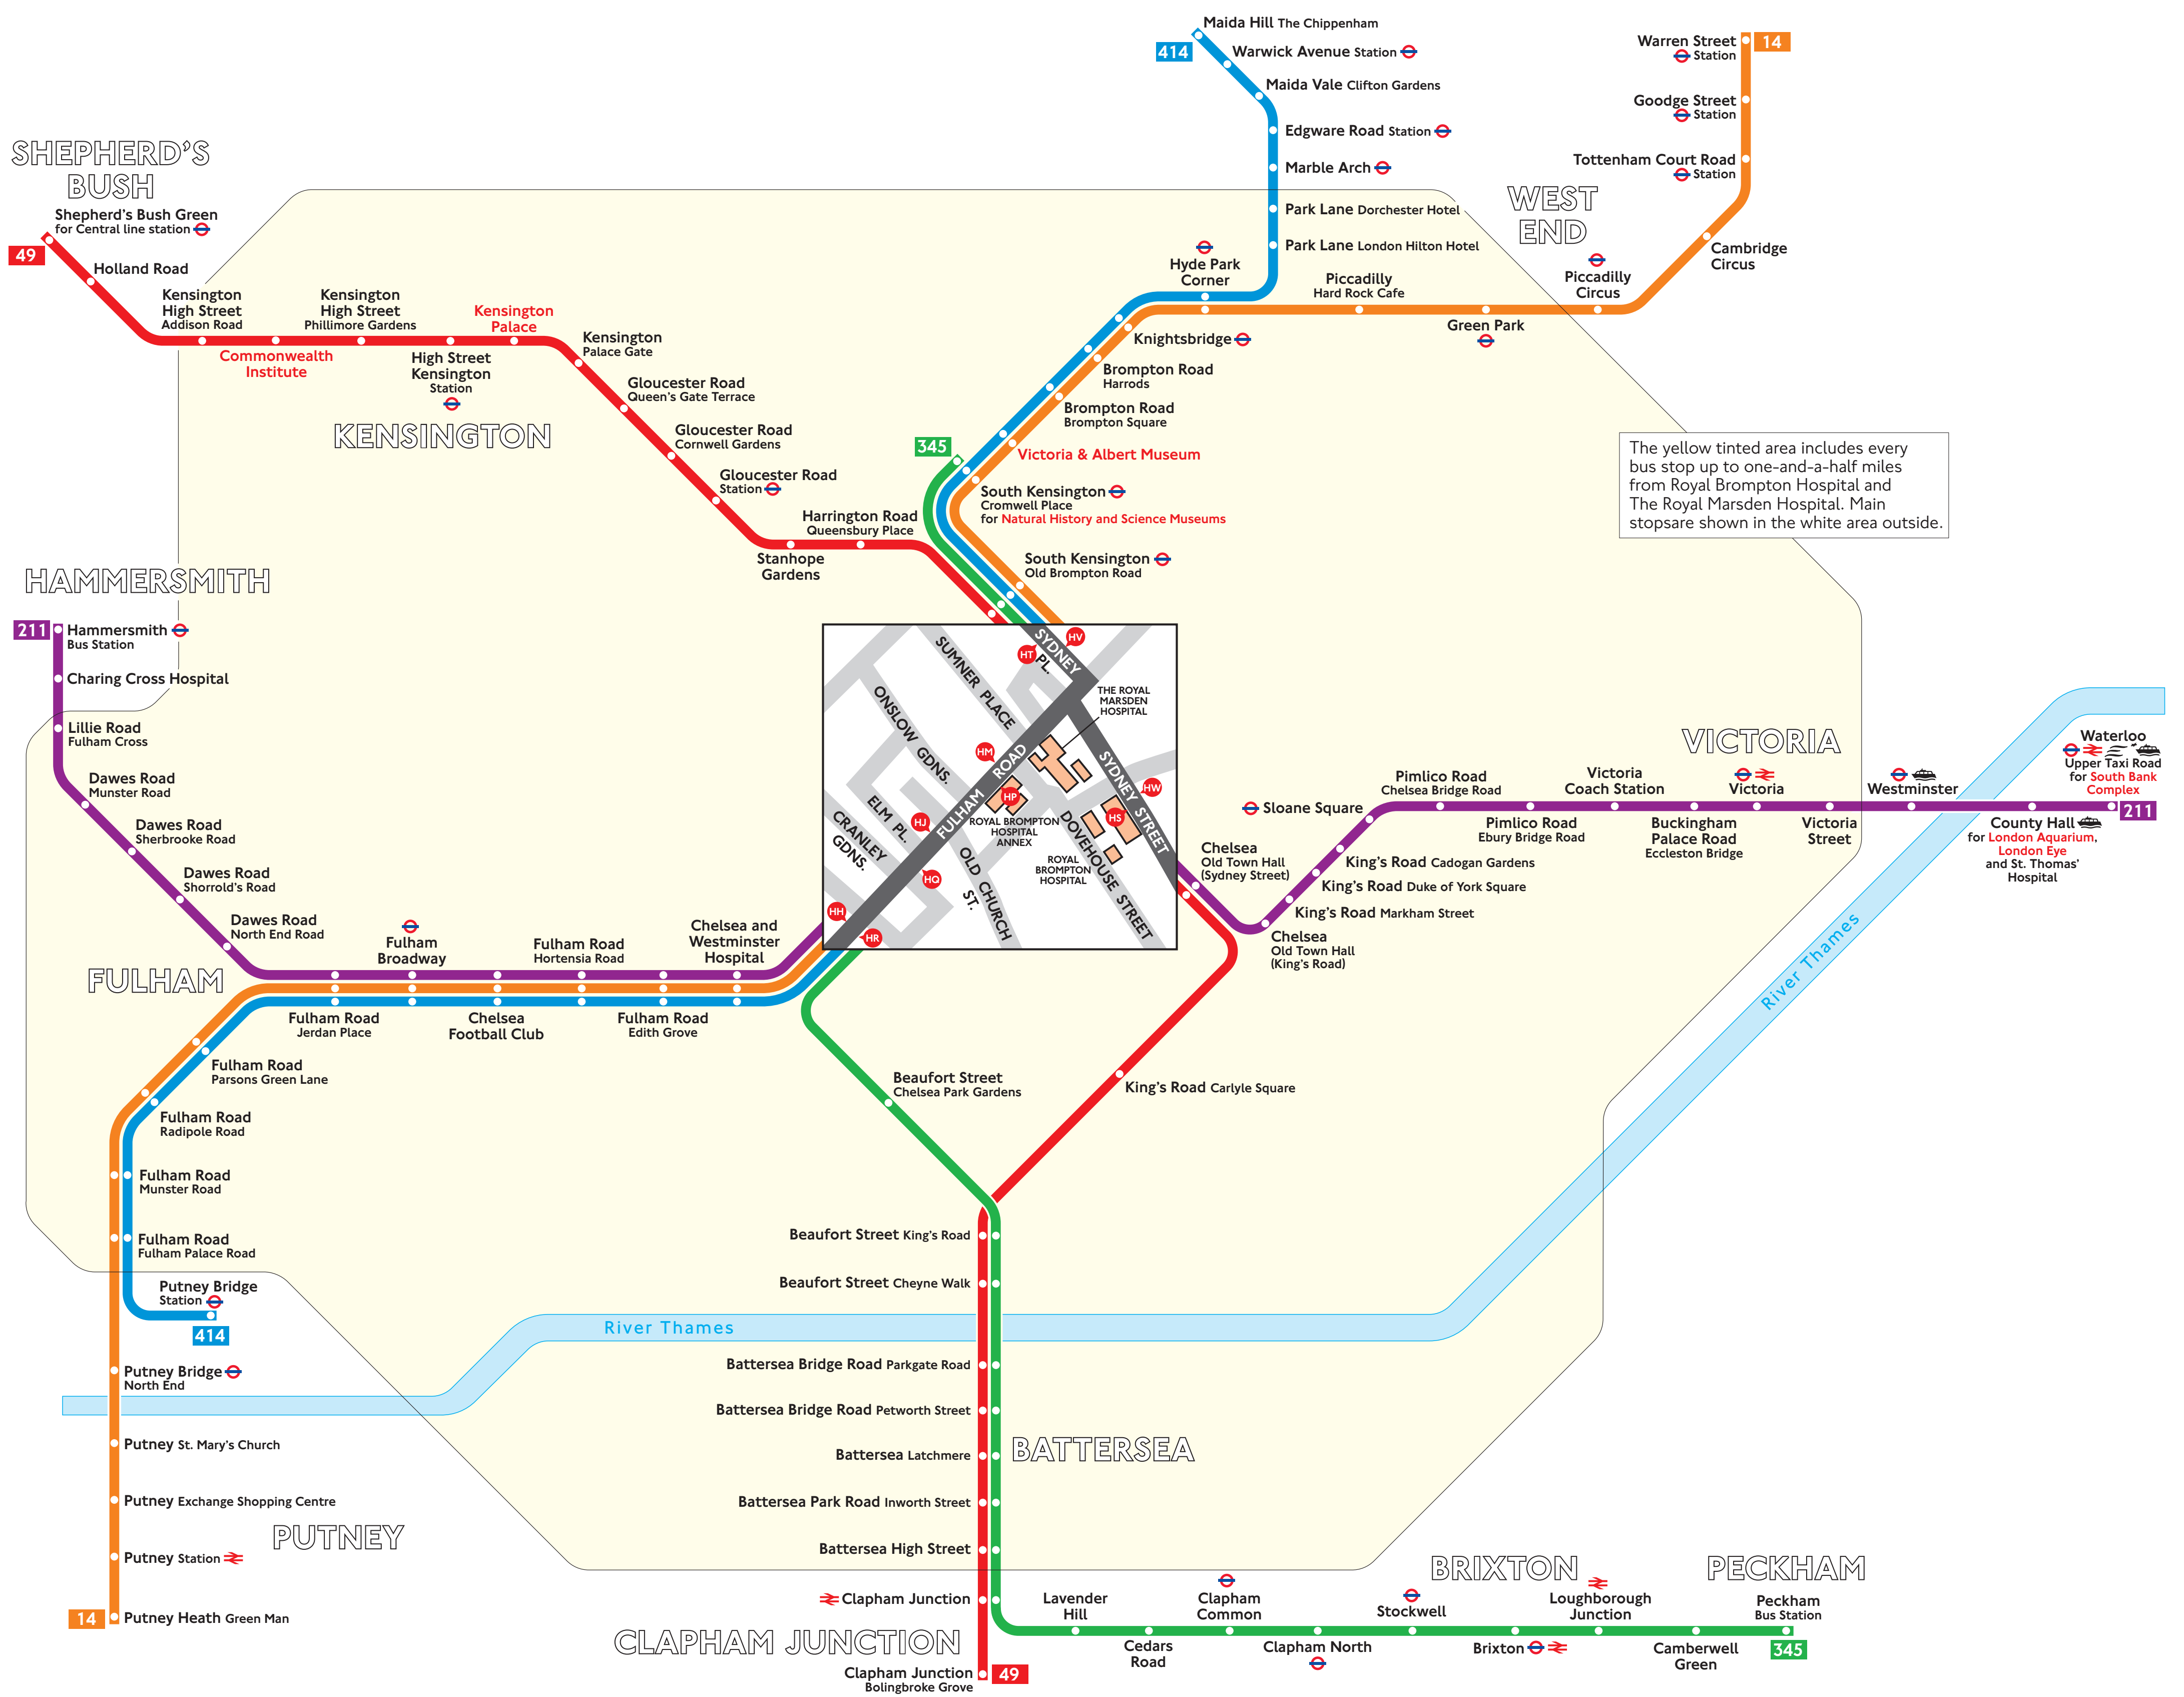

Buses from Royal Brompton Hospital and The Royal Marsden Hospital

The yellow tinted area includes every bus stop up to one-and-a-half miles from Royal Brompton Hospital and The Royal Marsden Hospital. Main stops are shown in the white area outside.

- Key**
- Connections with Underground
 - Connections with National Rail
 - Connections with Eurostar
 - Connections with Riverboat
 - Red names indicate place of interest

Red discs show the bus stop you need for your chosen bus service. The disc appears on the top of the bus stop in the street (see map of town centre in centre of diagram).

Route finder

Bus service	Towards	Bus stops
14	Putney Heath	
49	Warren Street Station	
211	Clapham Junction	
211	Shepherd's Bush Green	
211	Hammersmith	
211	Waterloo	
345	Peckham	
345	South Kensington	
414	Maida Hill	
414	Putney Bridge	

Destination	Bus service	Bus stops
D		
Dawes Road	211	
E		
Edgware Road Station	414	
F		
Fulham Broadway	14, 414	
	211	
Fulham Road Edith Grove, Hortensia Road and Jerdan Place	14, 414	
	211	
Fulham Road	14, 414	
Fulham Palace Road, Munster Road, Parsons Green Lane and Radpole Road		
G		
Gloucester Road Cornwell Gardens, Queen's Gate Terrace and Station	49	
Goode Street Station	14	
Green Park	14	
H		
Hammersmith Bus Station	211	
Harrington Road Queensbury Place	49	
High Street Kensington Station	49	
Holland Road	49	
Hyde Park Corner	14, 414	
K		
Kensington High Street	49	
Kensington Palace	49	
Kensington Palace Gate	49	
King's Road Carlyle Square	49	
King's Road Cadogan Square, Duke of York Square and Markham Street	211	
Knightsbridge	14, 414	
L		
Lavender Hill	345	
Lillie Road Fulham Cross	211	
Loughborough Junction	345	